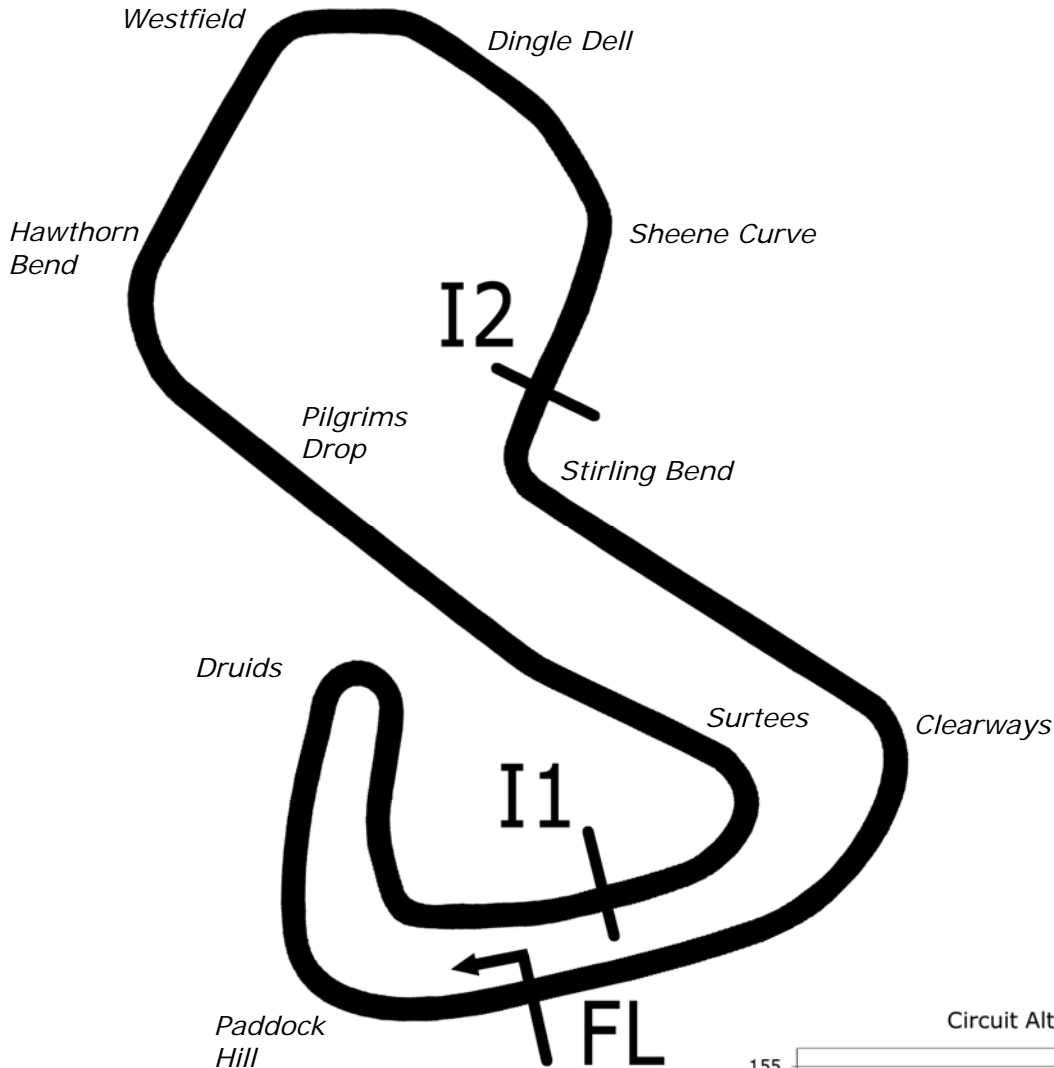

Brands Hatch GP

SPORTS TIMING

TIMING SOLUTIONS LTD

Length	2.4332 miles	3916.0 m	
FL		51.36032 N	0.26032 E
I1	1116m	51.35934 N	0.25955 E
I2	2928m	51.35532 N	0.26250 E
Pit Entry	3646m	51.35911 N	0.25743 E
Pit Exit	83m after FL	51.36017 N	0.26051 E
Pit Entry-Pit Exit 332m, 19.9s @60kph, 14.9s @80kph			

All results available at www.tsl-timing.com